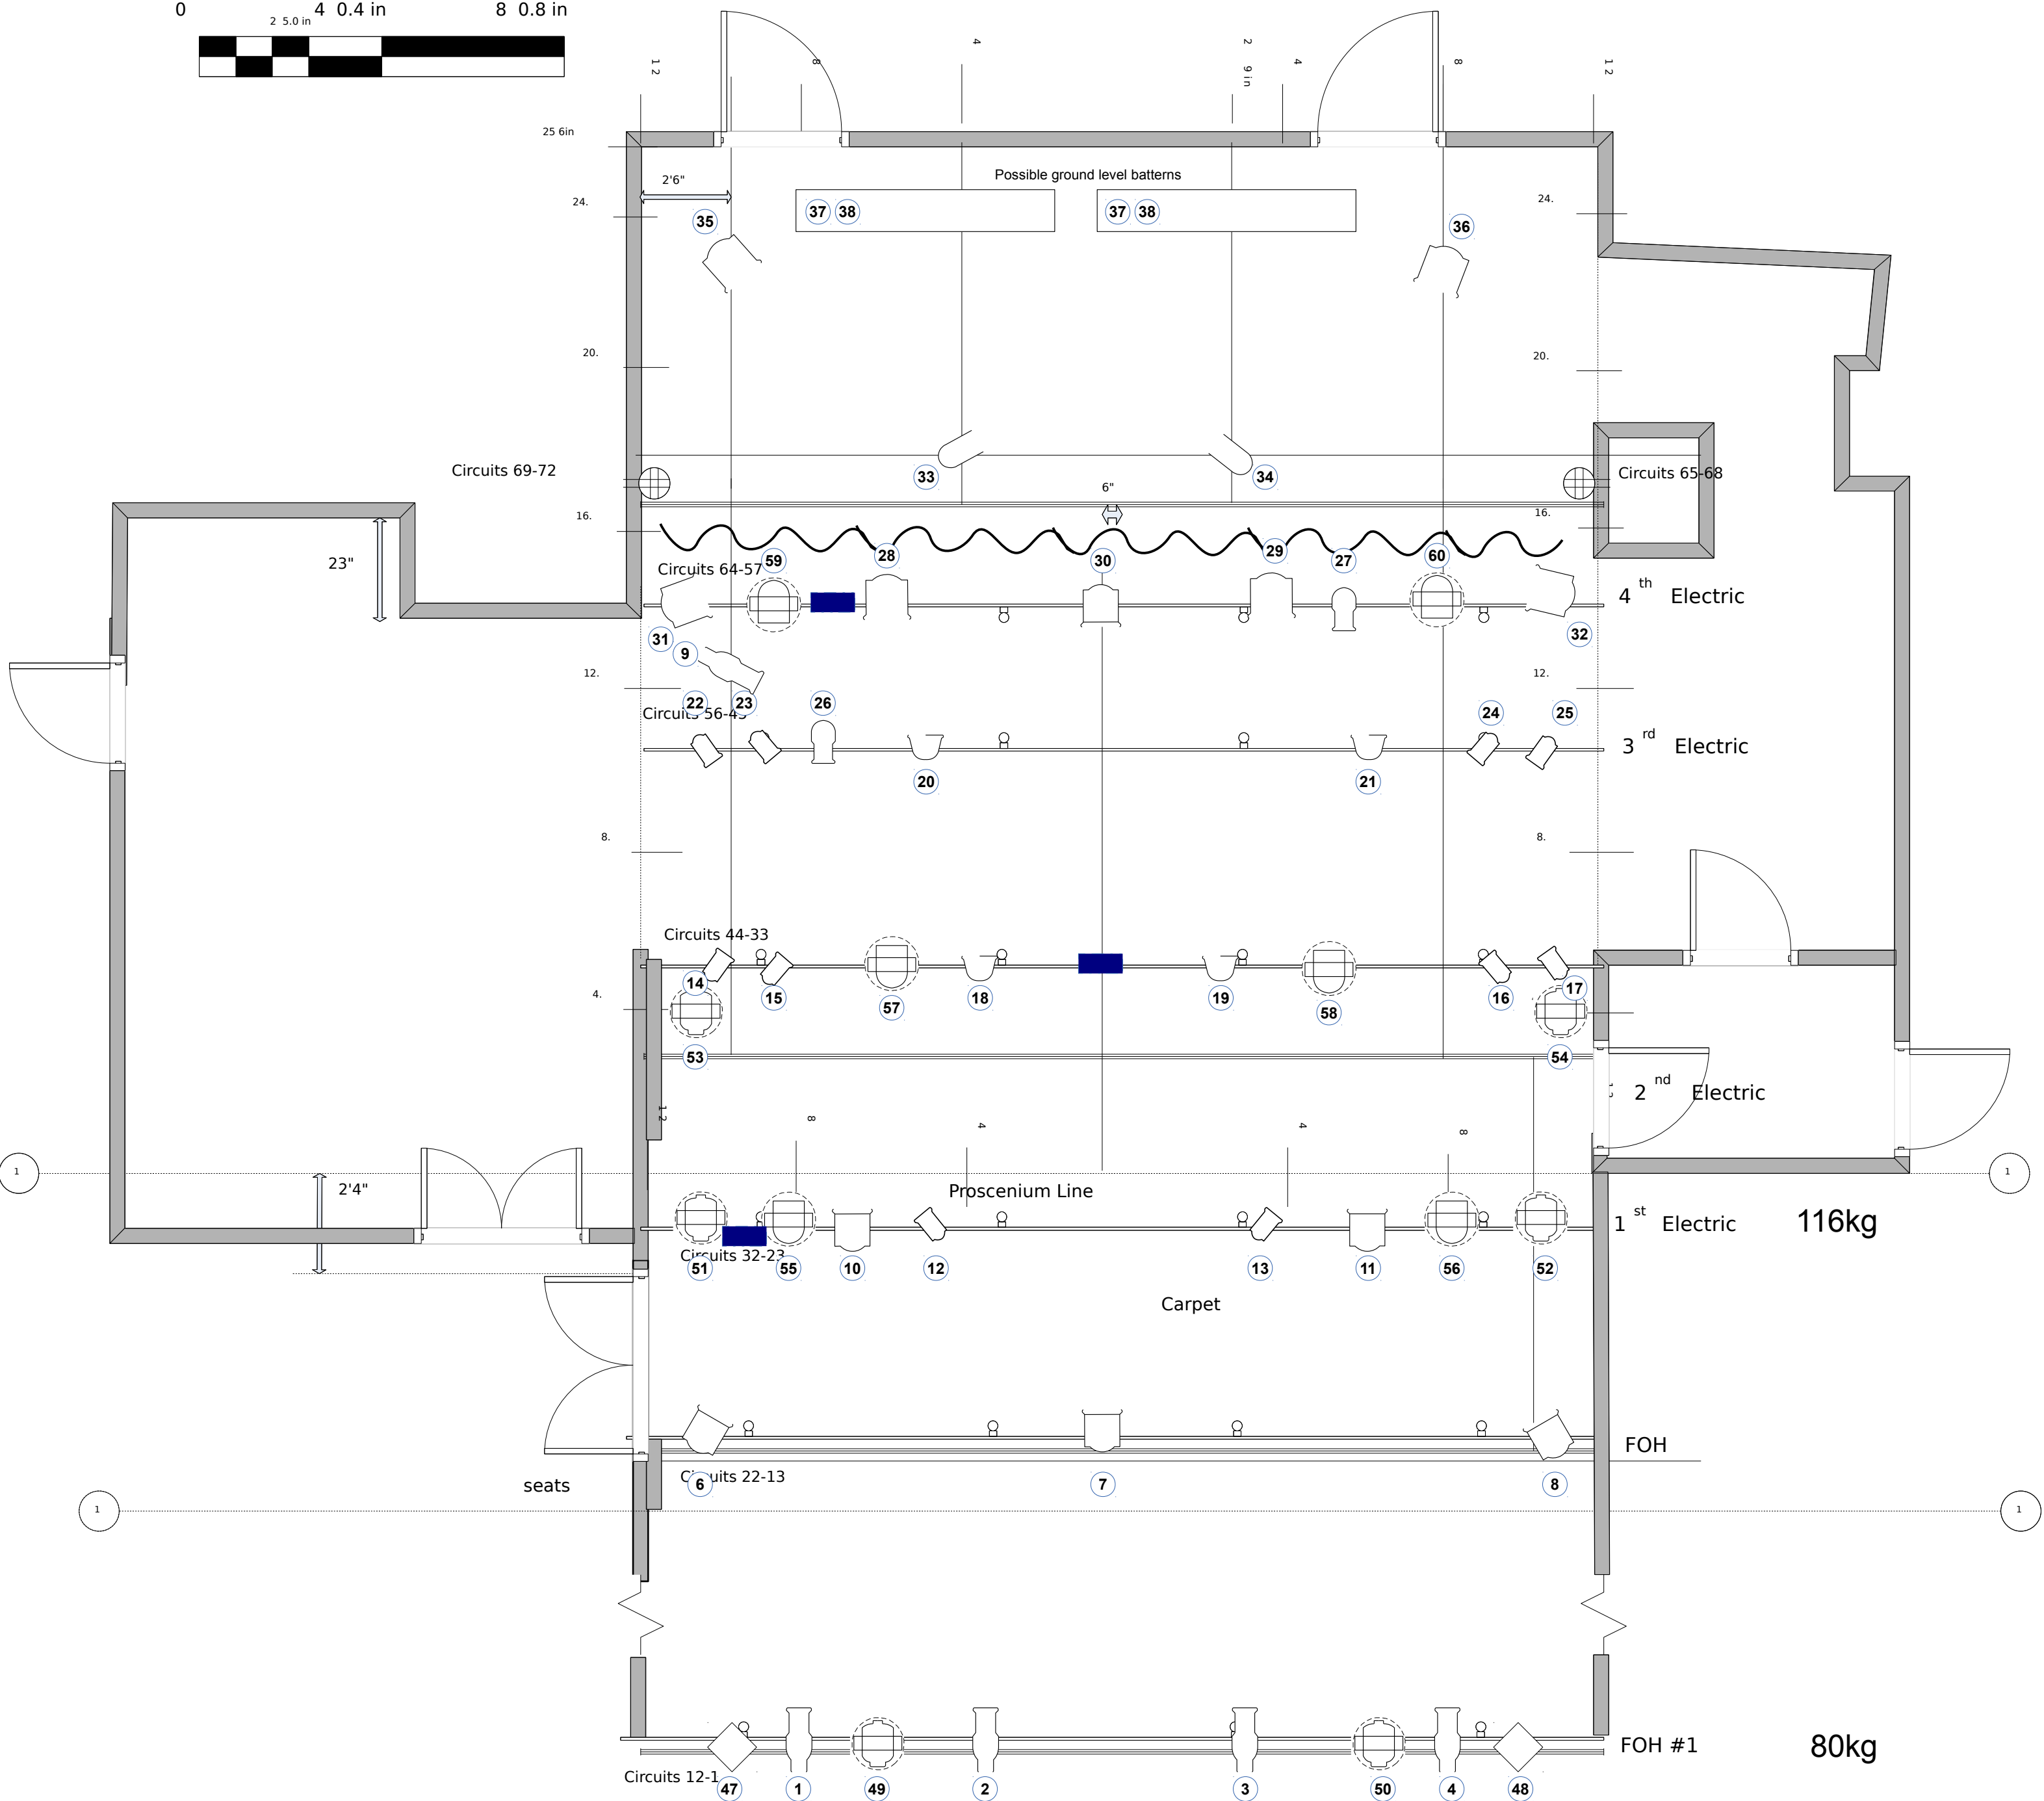

1

Center

Symbol	Fixture
	Selecon Rama 1kW
	Selecon Acclaim 650W
	Patt 223 1kW 'OFF'
	Patt 123 500W 'Egg'
	Patt 23 500W 'Nose'
	Selecon Acclaim 650W 24°-44° Zoomspot
	MAC 250 Krypton
	MAC 250 Wash
	PAR56 Short

The Nottingham
New Theatre
Students' Union
 UNIVERSITY OF NOTTINGHAM

ROBIN HOOD
 19th-20th June 2013
 Nottingham New Theatre
 LX Design: Will Pimblett
 Revision: A1